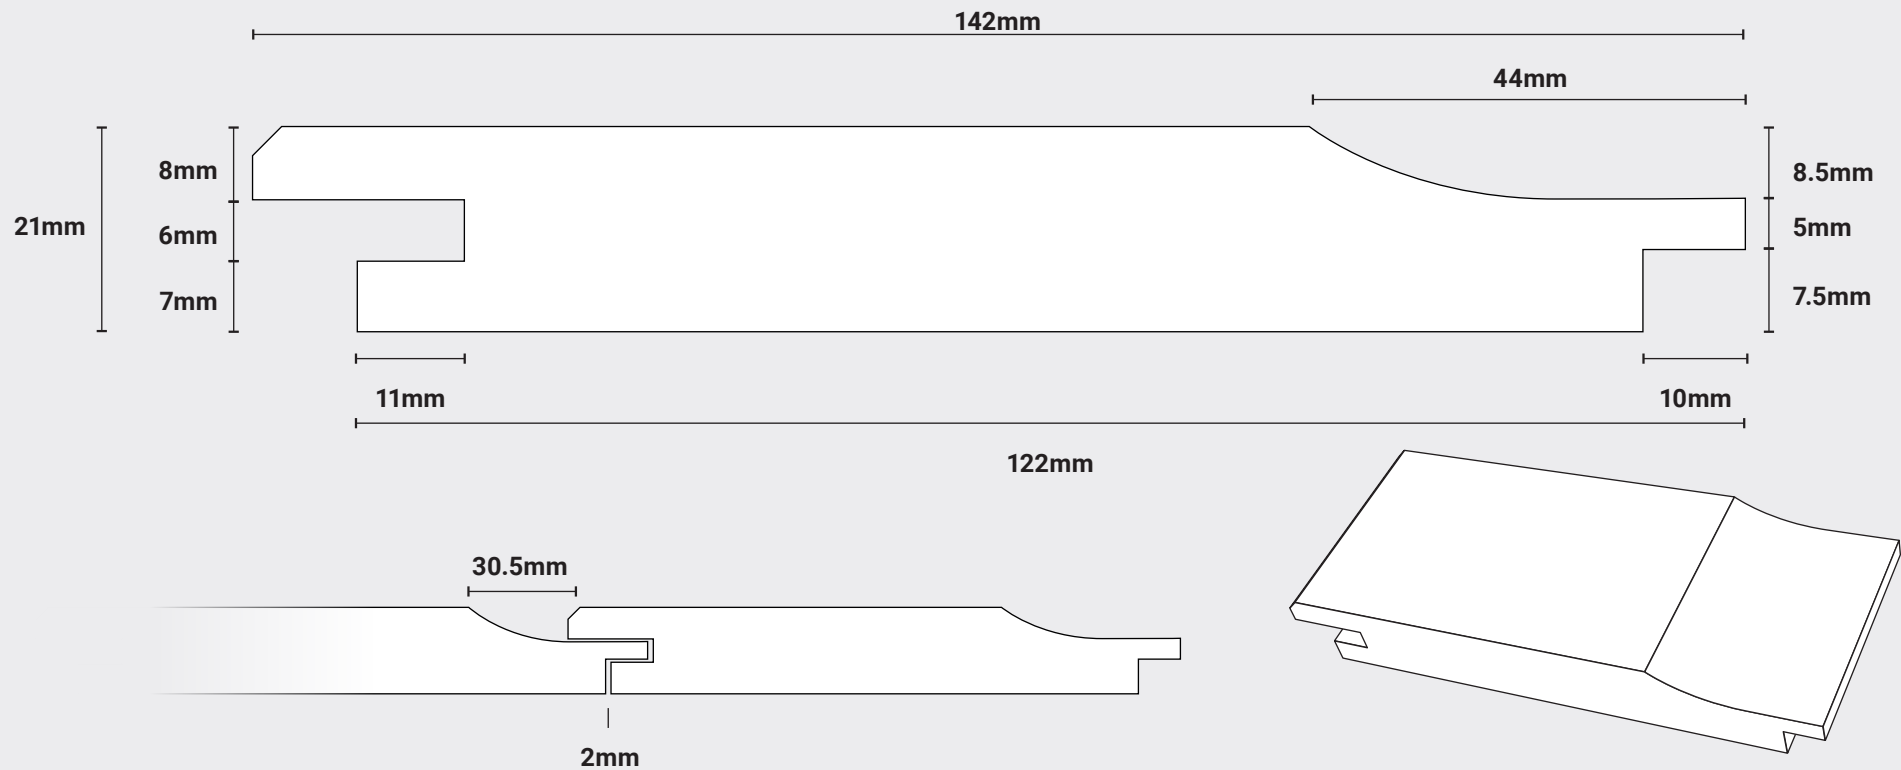

PT6R

NOT TO SCALE

Finished Size: 21mm x 142mm. Face Cover: 122mm Horizontal

For further information please contact us: +44 (0)121 559 5511 sales@palmertimber.com
Palmer Timber Limited, Granville Works, Station Road, Cradley Heath, West Midlands B64 6PW

Palmer Timber reserves the right to alter dimensions and profile without prior notice